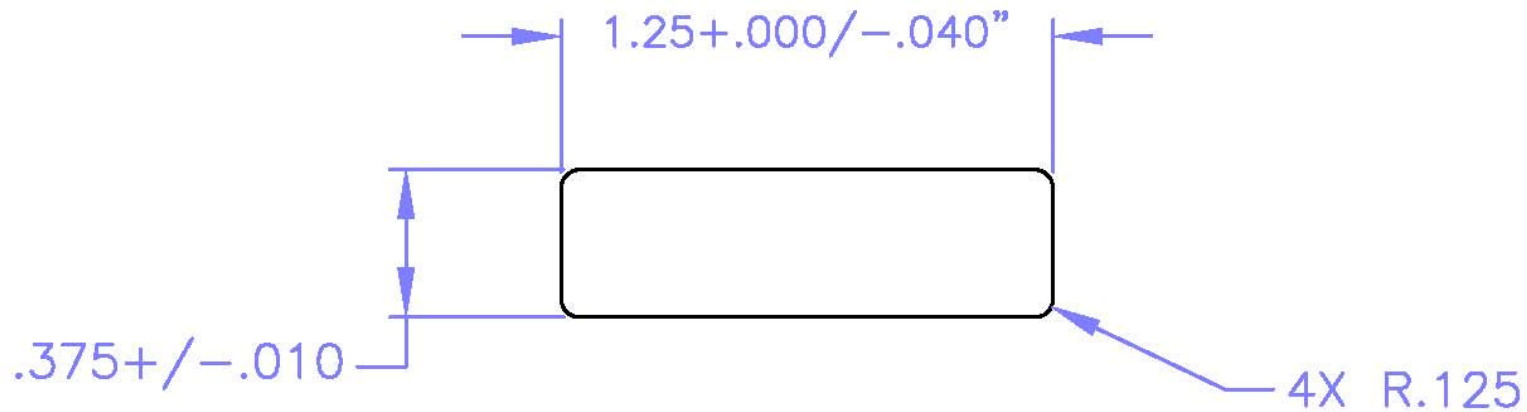

3/8" Snow Pole Drawing

3943 VALLEY EAST INDUSTRIAL DRIVE · BIRMINGHAM, AL · 35217
E-MAIL: marker-sales@glasforms.com · www.glasforms.com
TOLL FREE: 1-800-778-6002
FAX: 1-408-294-2064